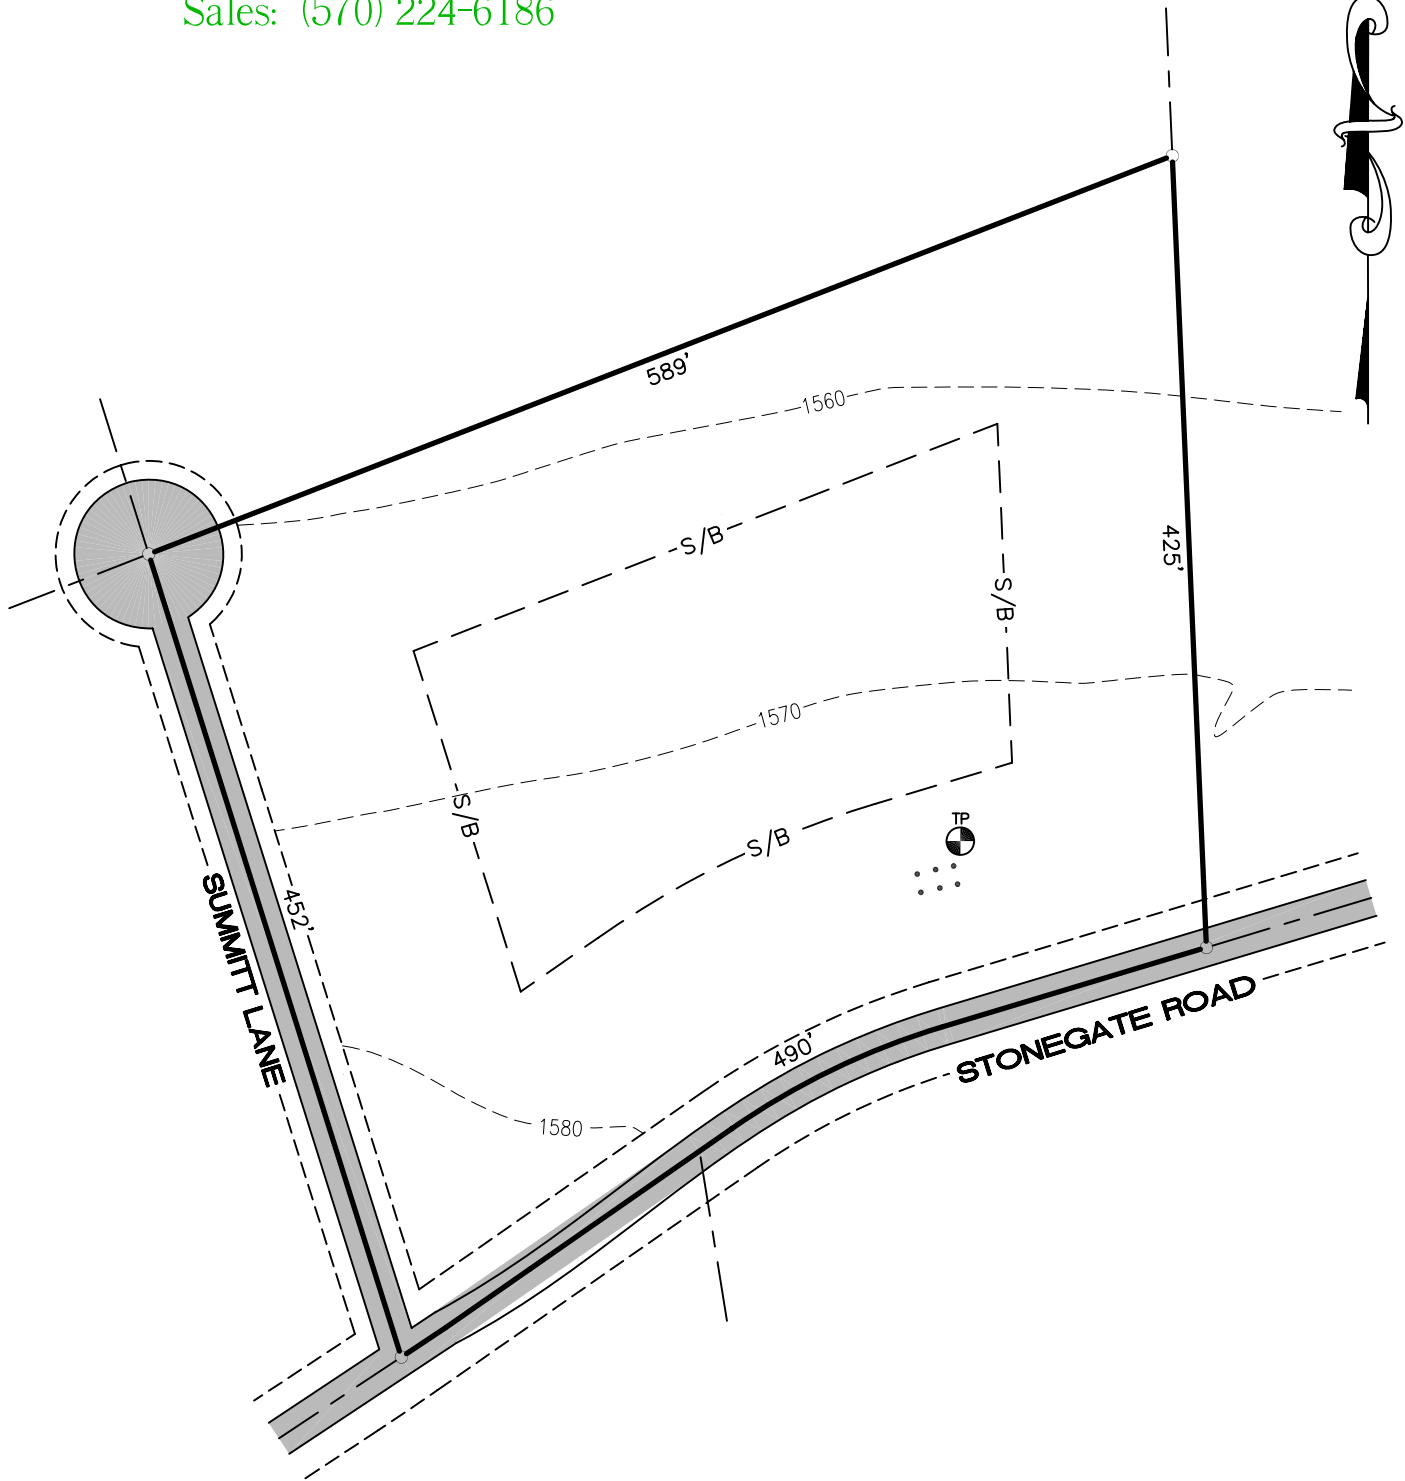

The Woods at Duck Harbor

Sales: (570) 224-6186

GRAPHIC SCALE

(IN FEET)
1 inch = 100 ft.

LOT 81
5.00 Acres