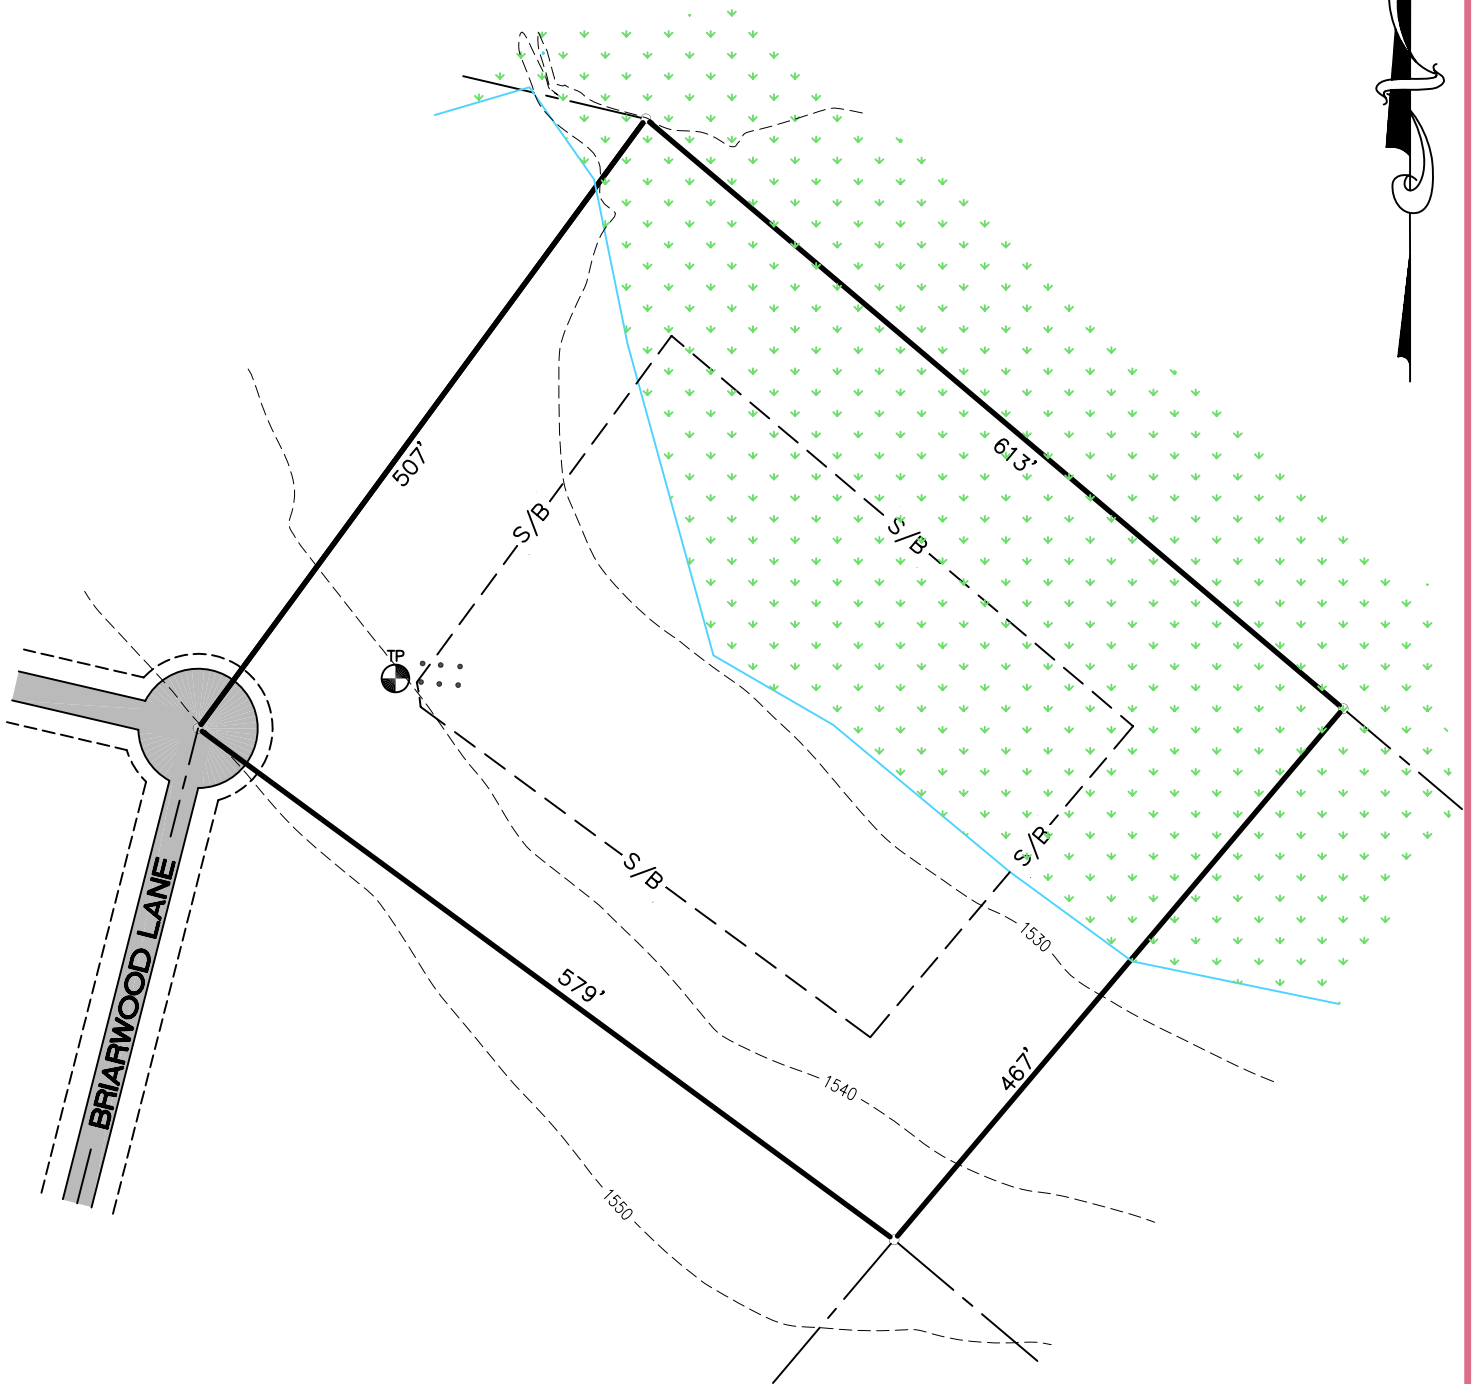

The Woods at Duck Harbor

Sales: (570) 224-6186

GRAPHIC SCALE

(IN FEET)
1 inch = 120 ft.

LOT 46
6.7 Acres