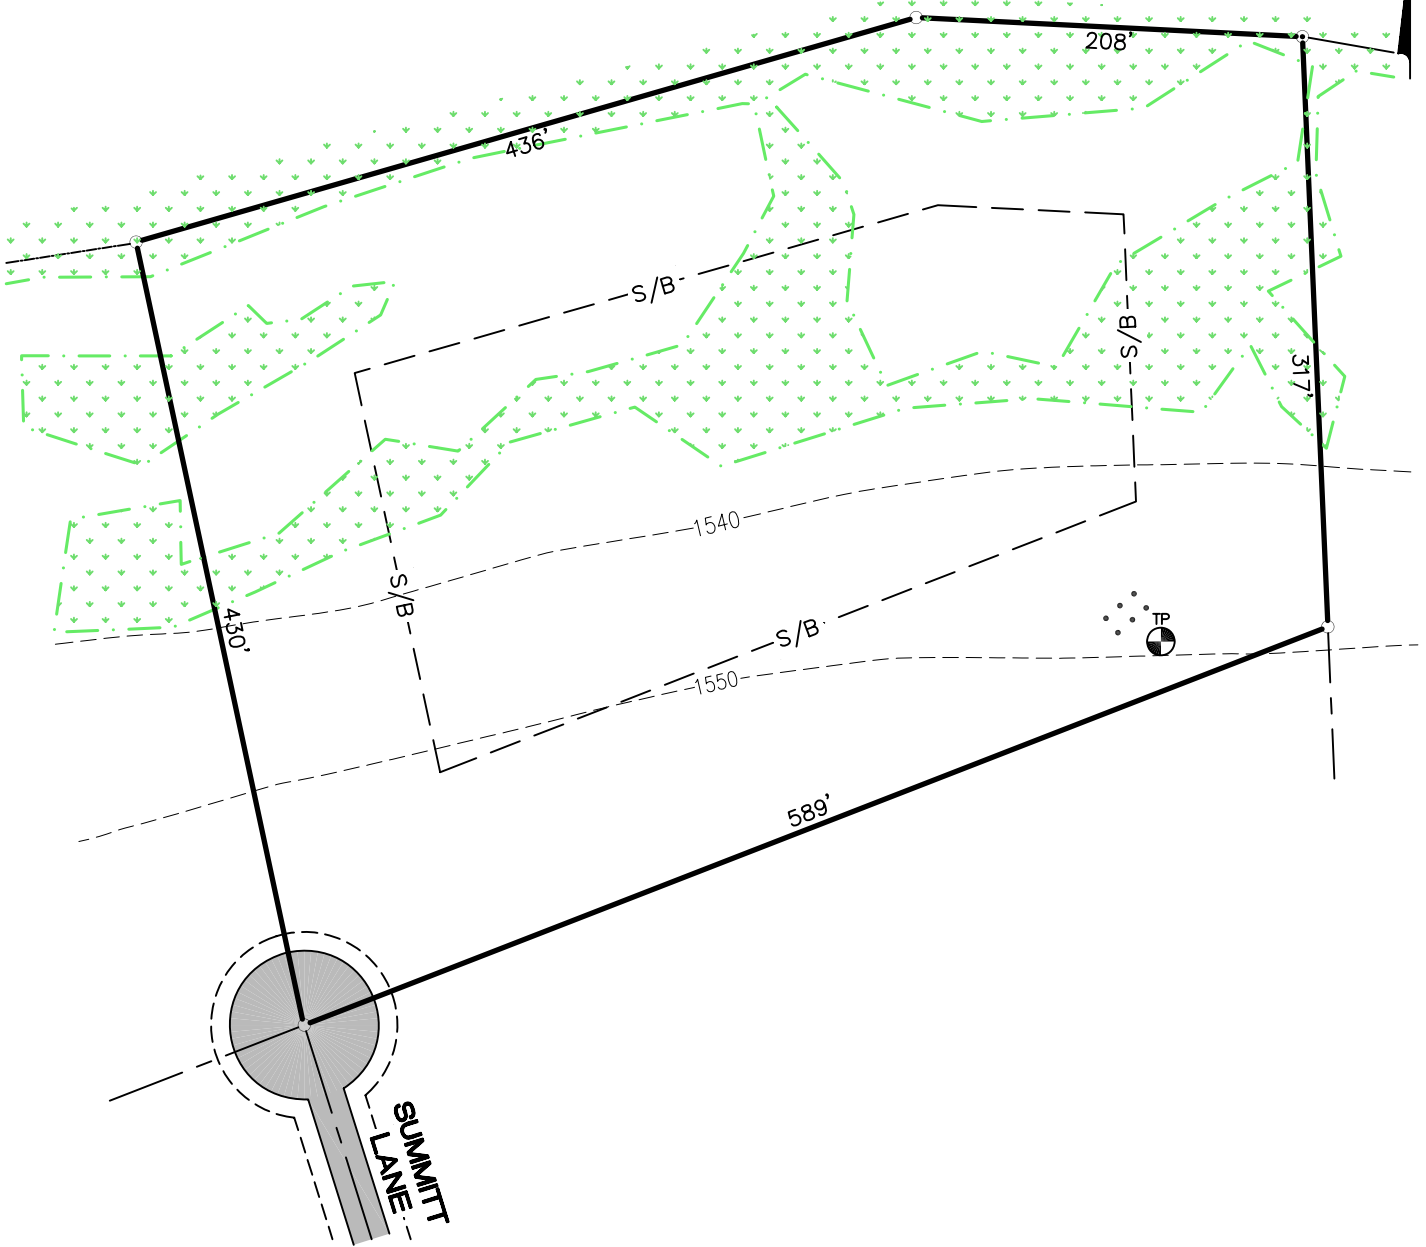

The Woods at Duck Harbor

Sales: (570) 224-6186

GRAPHIC SCALE

(IN FEET)
1 inch = 100 ft.

LOT 83
5.50 Acres