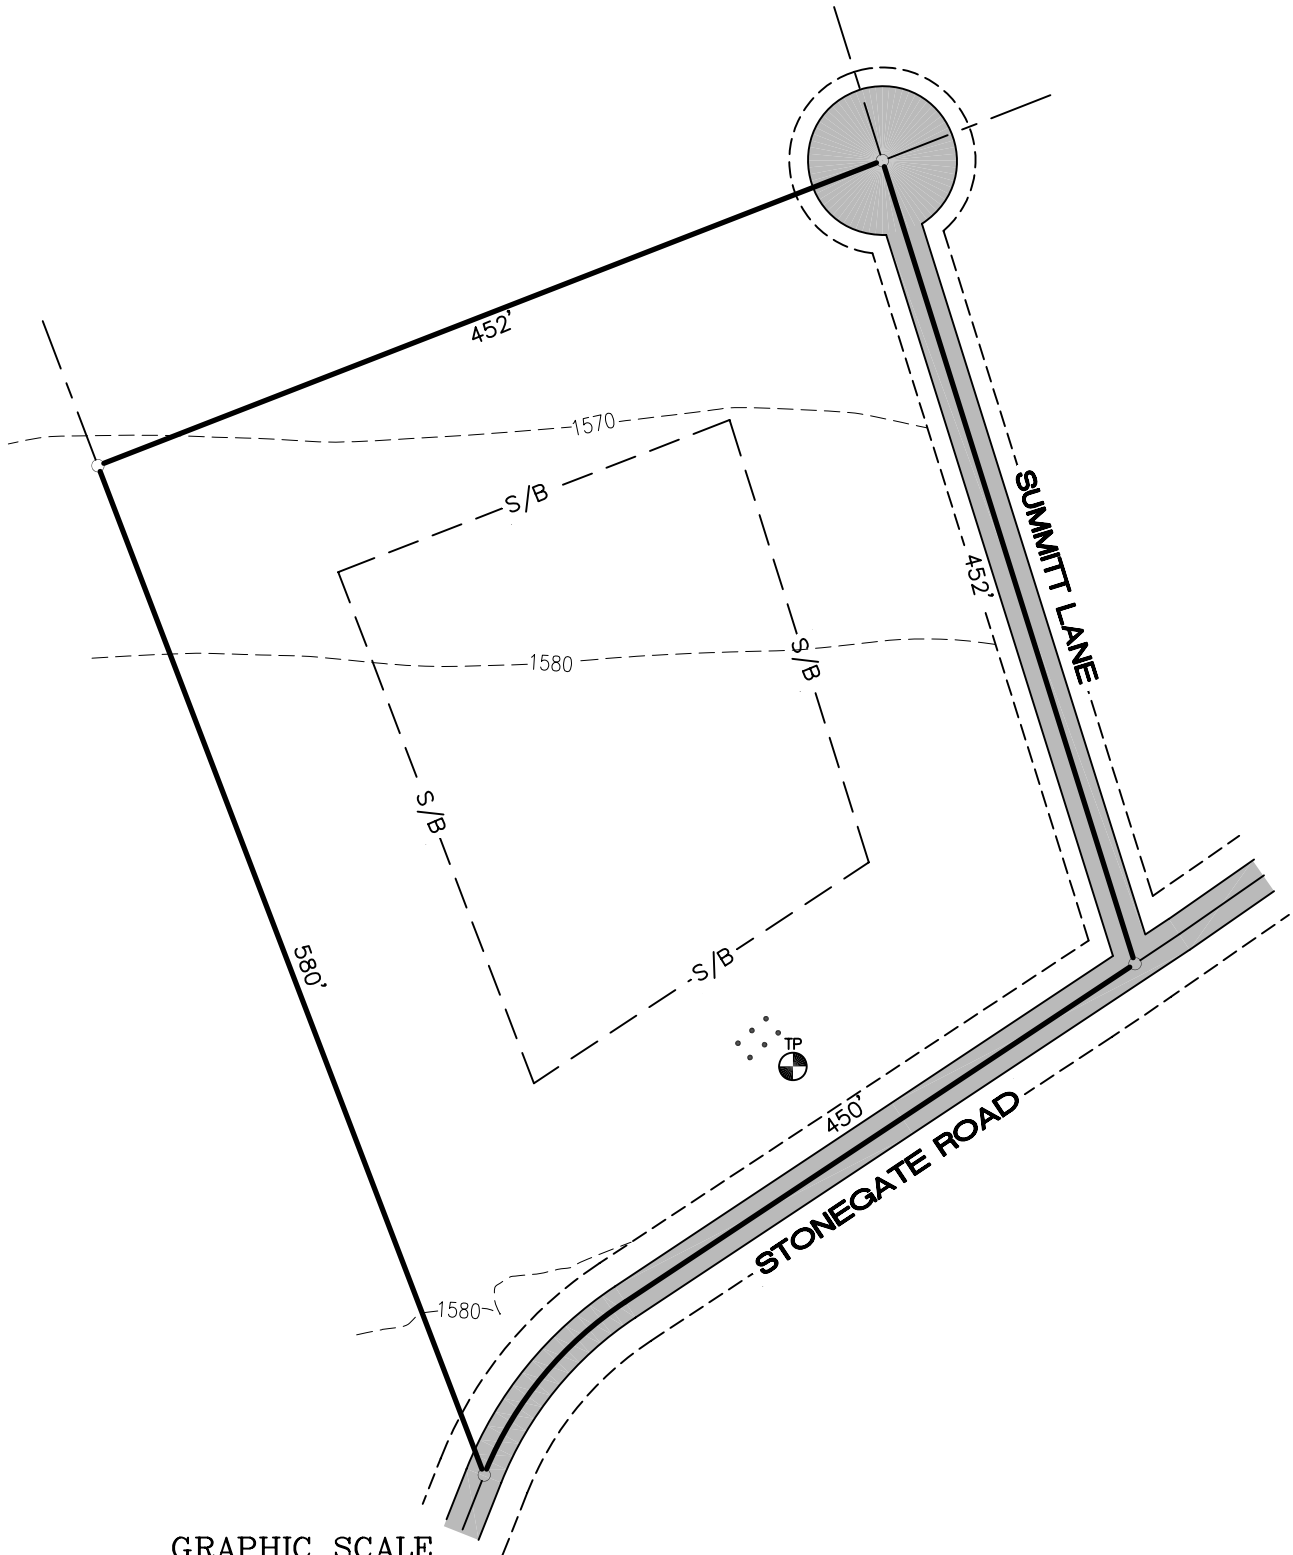

The Woods at Duck Harbor

Sales: (570) 224-6186

GRAPHIC SCALE

(IN FEET)
1 inch = 100 ft.

LOT 82
5.01 Acres