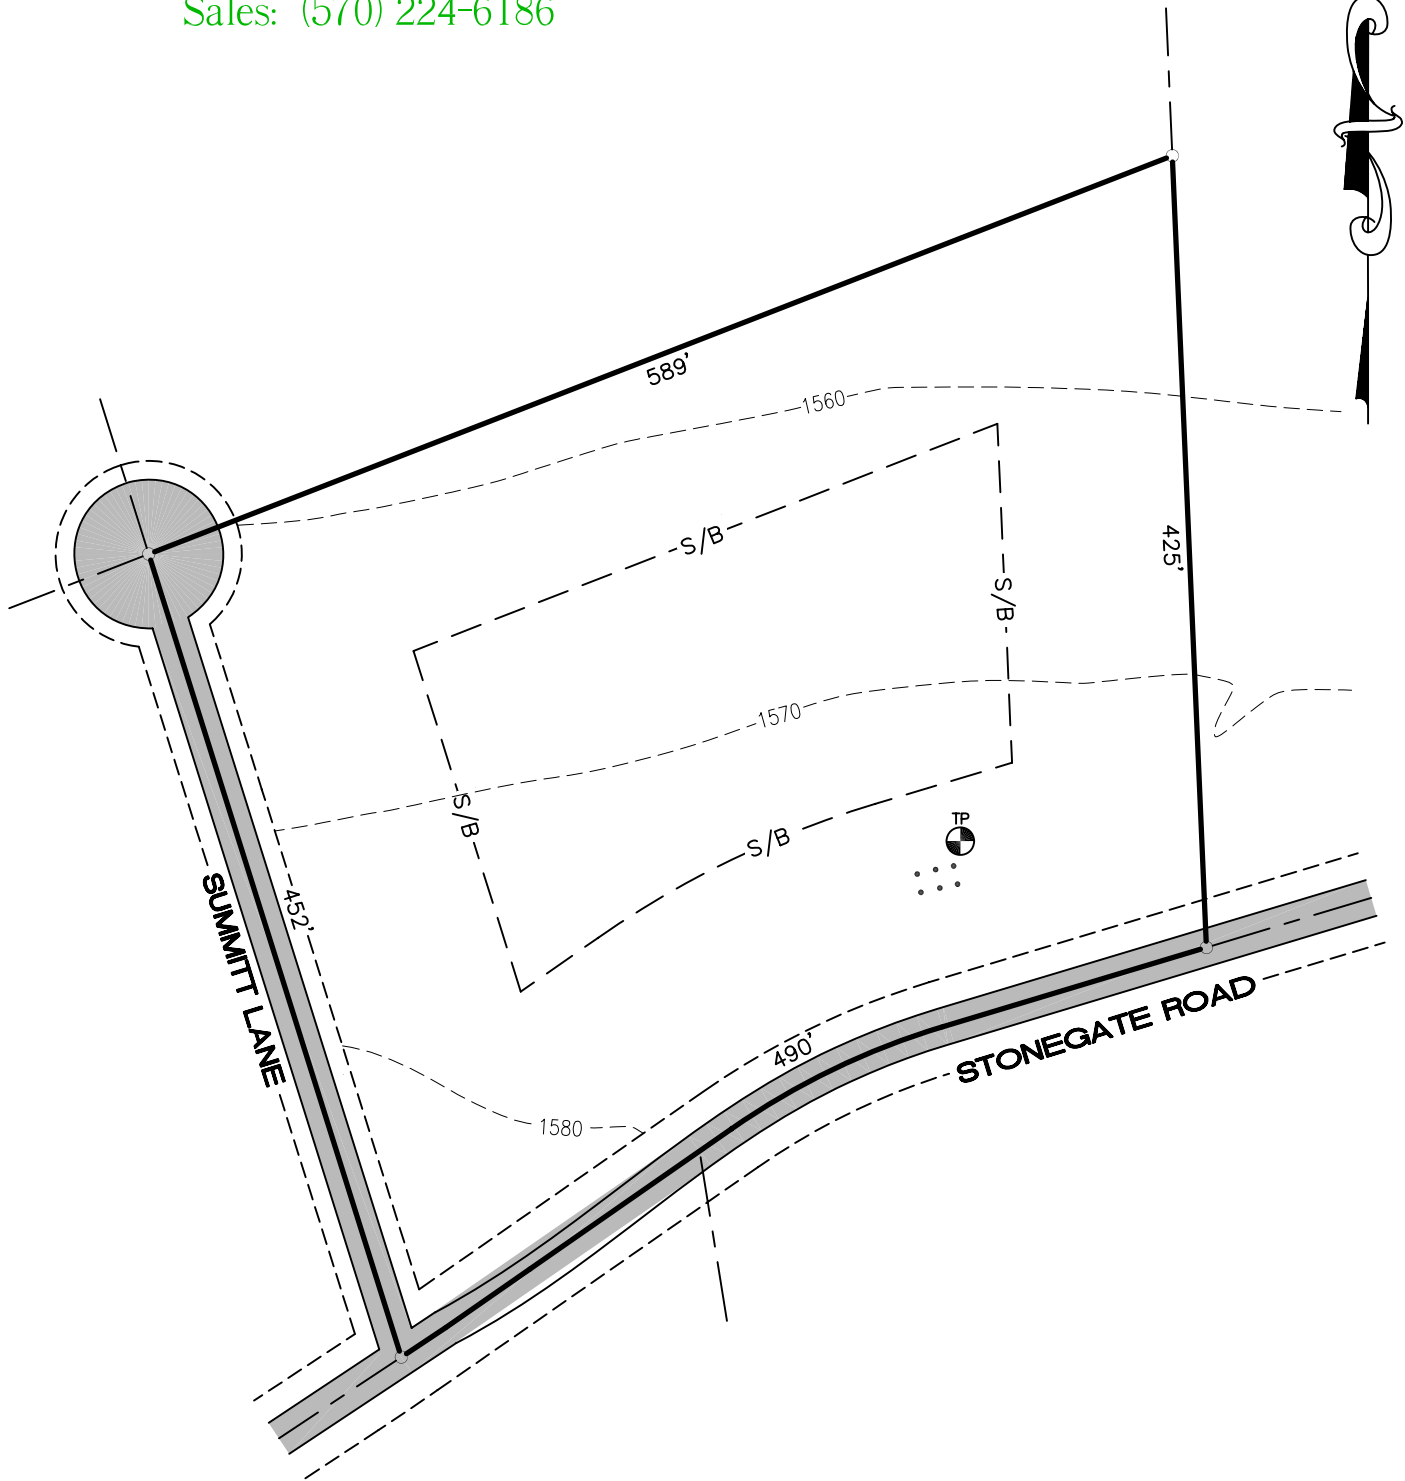

# The Woods at Duck Harbor

Sales: (570) 224-6186

GRAPHIC SCALE

( IN FEET )  
1 inch = 100 ft.

**LOT 81**  
5.00 Acres