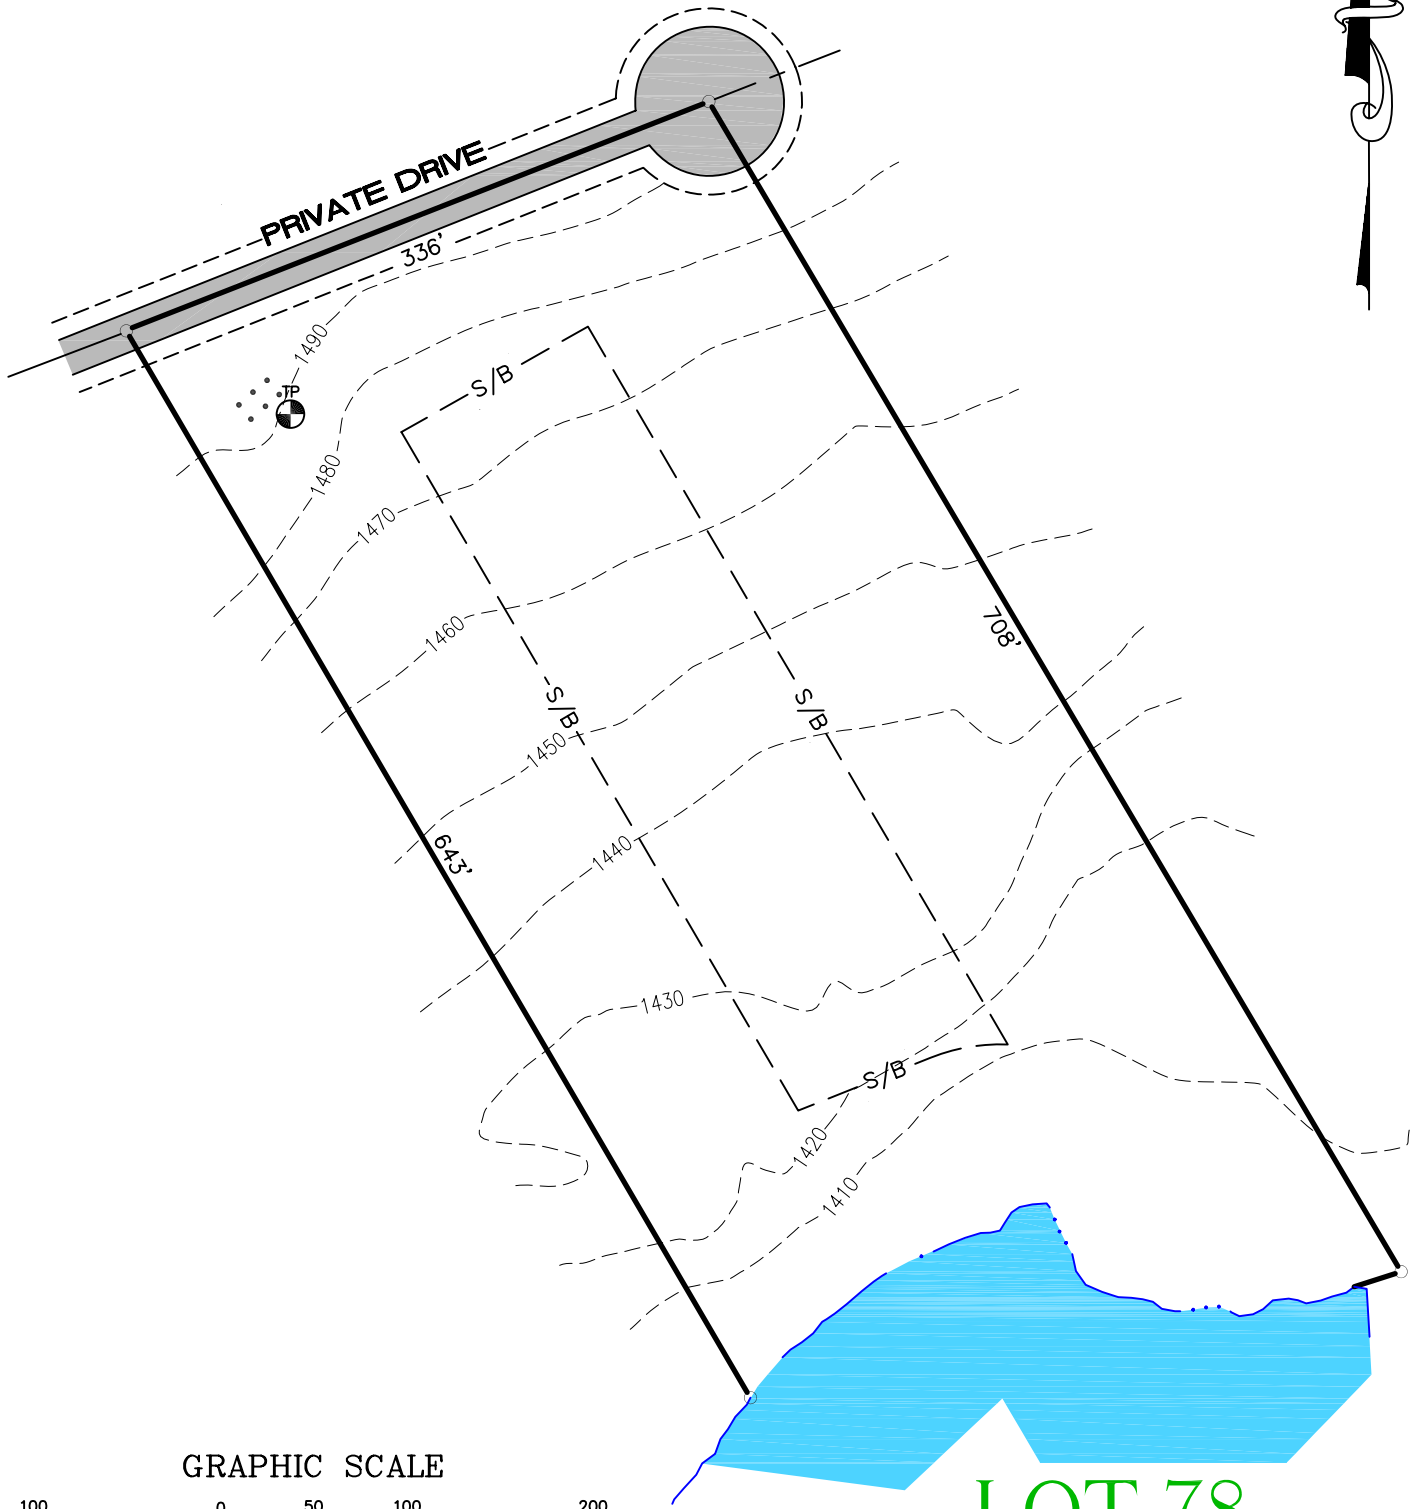

The Woods at Duck Harbor

Sales: (570) 224-6186

GRAPHIC SCALE

(IN FEET)
1 inch = 100 ft.

LOT 78
5.00 Acres