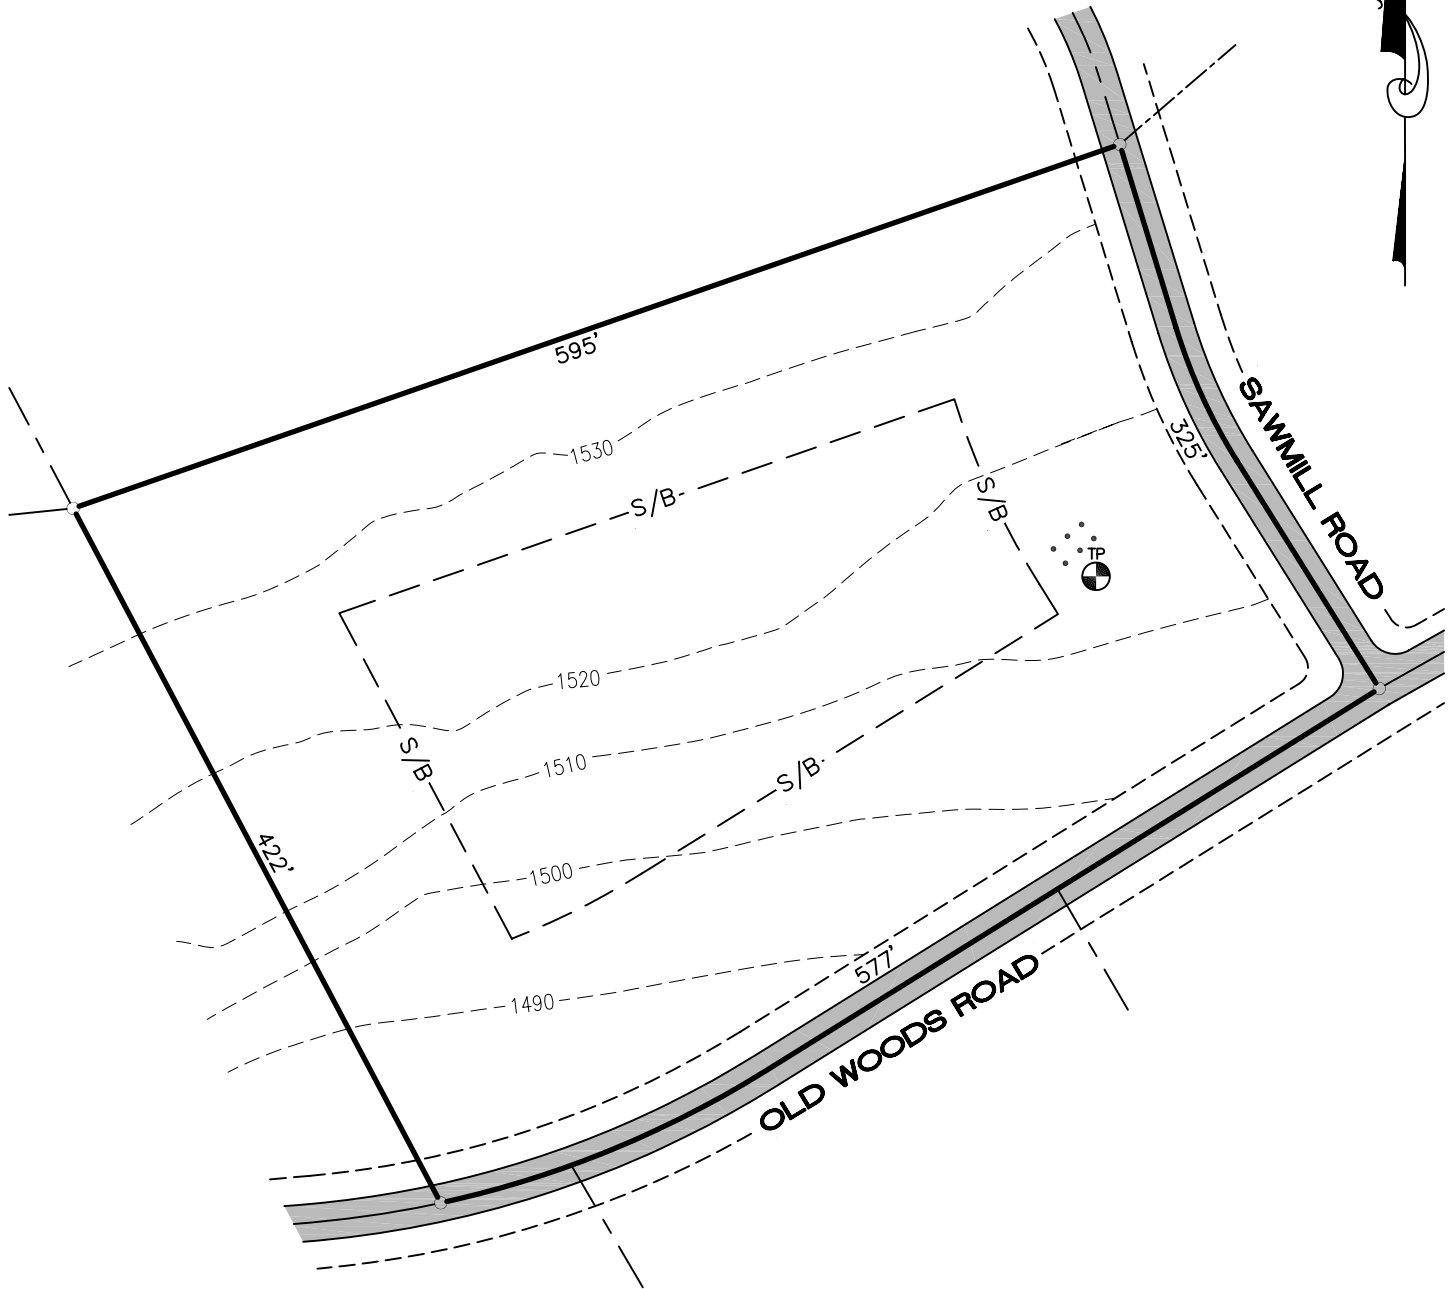

The Woods at Duck Harbor

Sales: (570) 224-6186

GRAPHIC SCALE

(IN FEET)
1 inch = 100 ft.

LOT 73
5.07 Acres