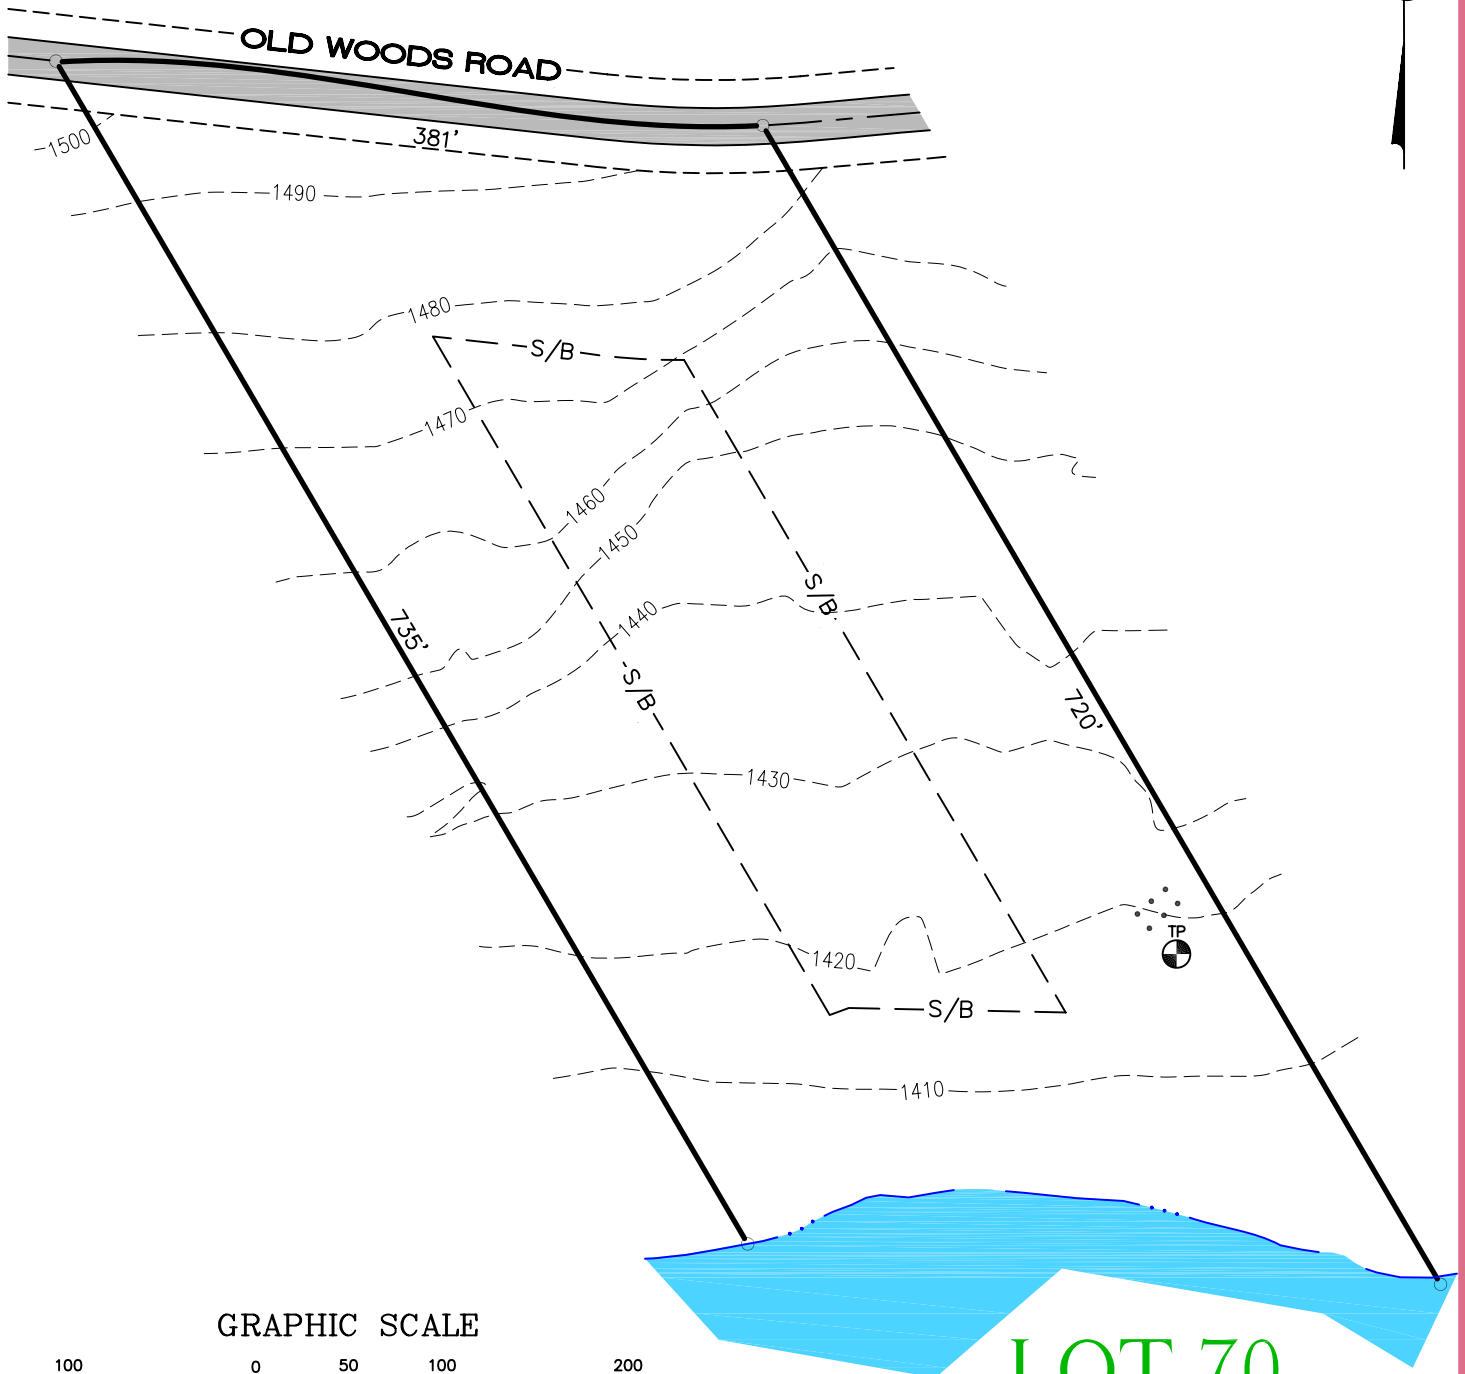

The Woods at Duck Harbor

Sales: (570) 224-6186

GRAPHIC SCALE

(IN FEET)
1 inch = 100 ft.

LOT 70
5.00 Acres