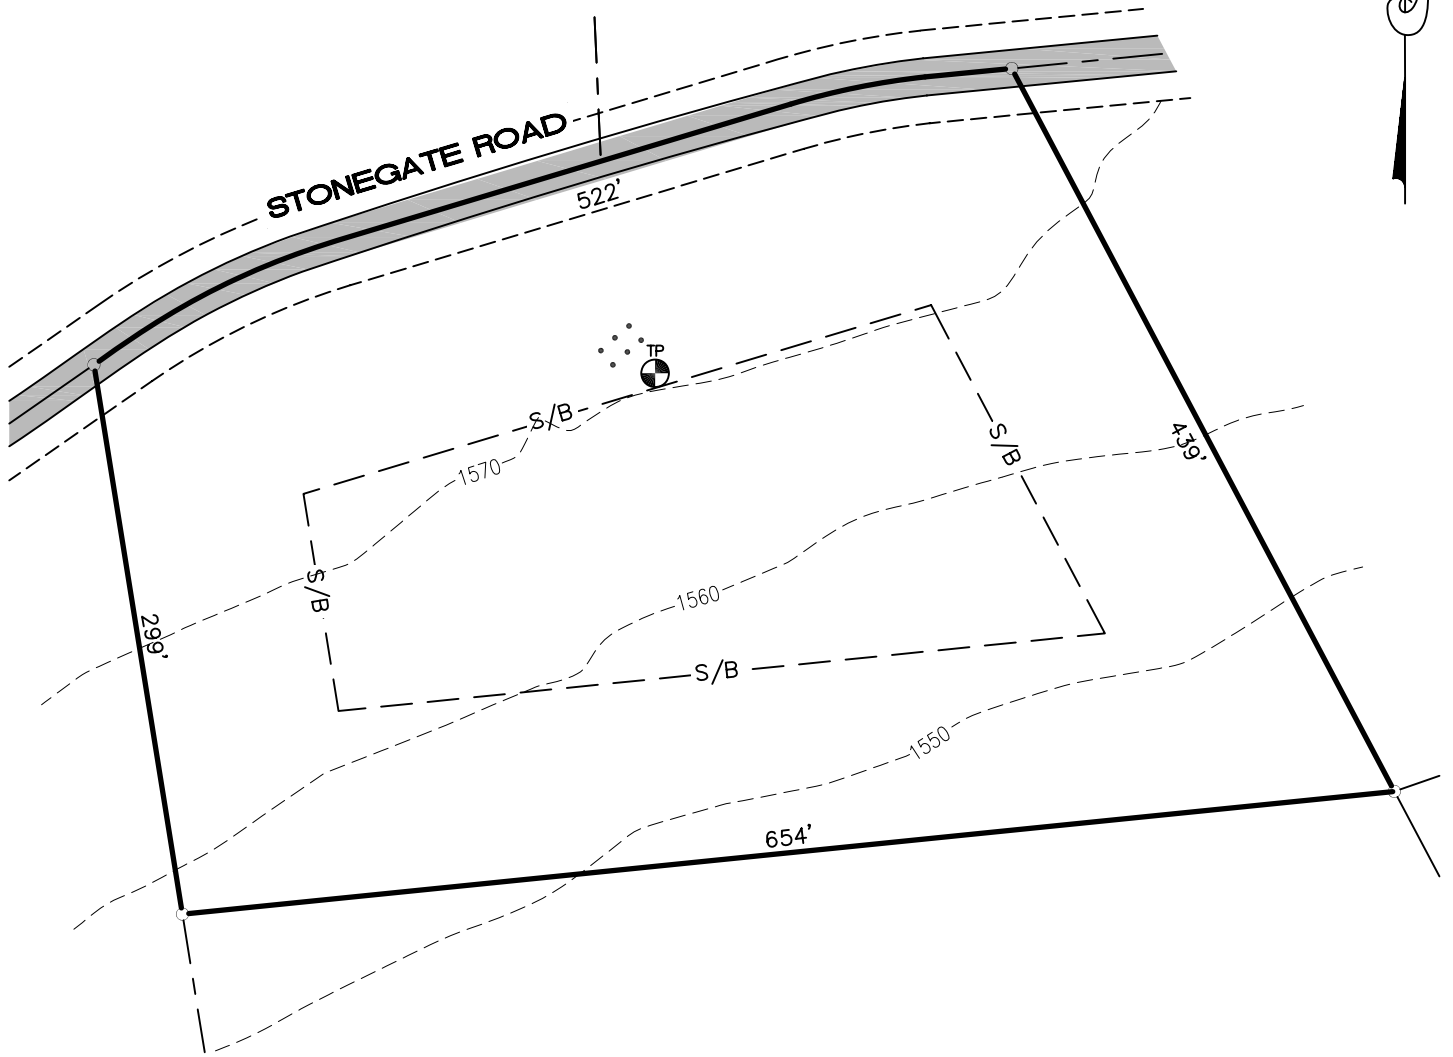

The Woods at Duck Harbor

Sales: (570) 224-6186

GRAPHIC SCALE

(IN FEET)
1 inch = 100 ft.

LOT 67
5.03 Acres