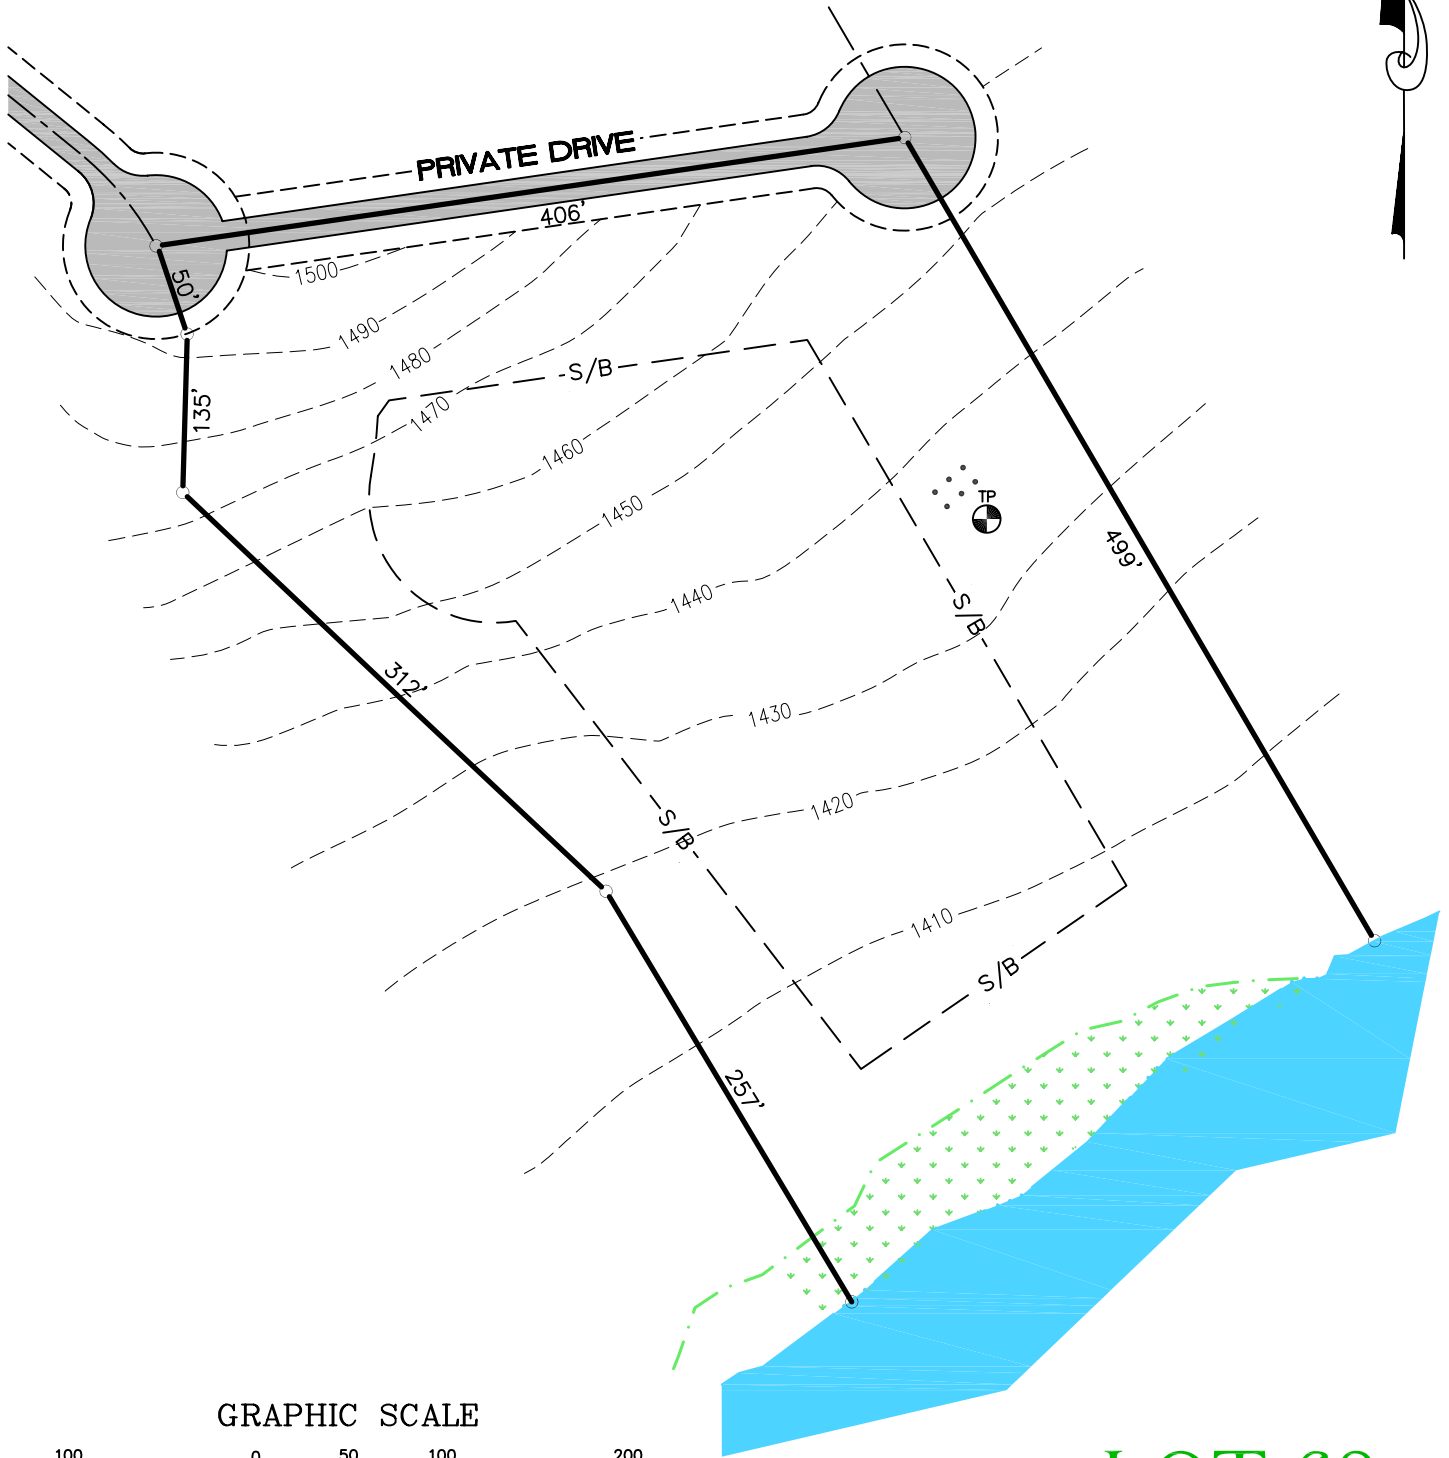

The Woods at Duck Harbor

Sales: (570) 224-6186

GRAPHIC SCALE

(IN FEET)
1 inch = 100 ft.

LOT 62
5.02 Acres