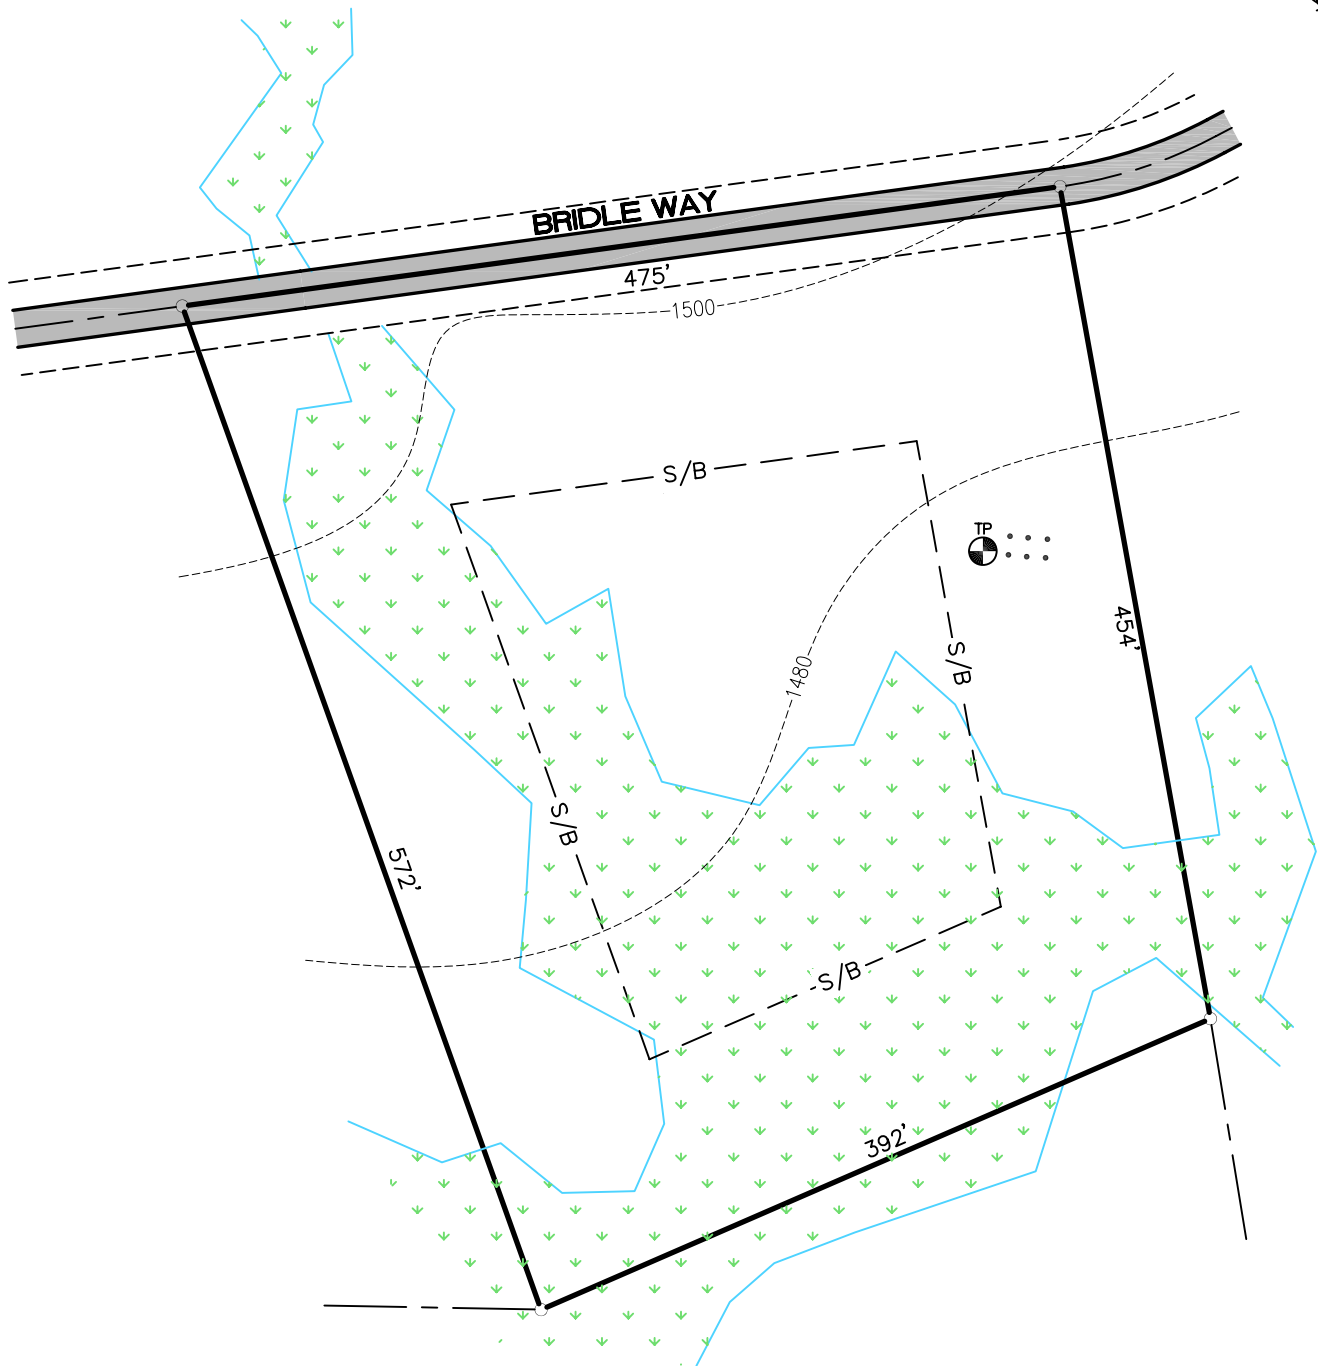

The Woods at Duck Harbor

Sales: (570) 224-6186

GRAPHIC SCALE

(IN FEET)
1 inch = 100 ft.

LOT 19
5.00 Acres